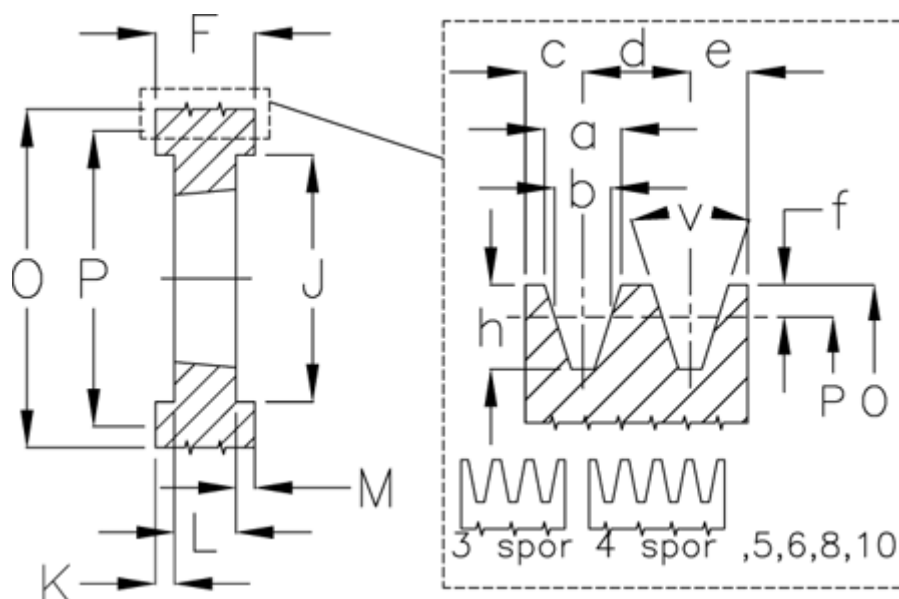

Article number: 604111016005

Description: V-belt pulley SPB 160/5 TL2517

Measures

a	= 16.3	For bush	= 2517	O	= 167.0
b	= 14.0	h	= 17.5	P	= 160
Bush ζ max	= 60	J	= 117	Type	= SPB
c	= 12.5	K	= 28	v	= 34 degrees
d	= 19.0	L	= 45		
e	= 12.5	m	= 28.0		
f	= 3.5	N	= -		
F	= 101	Number of ribs	= 5		